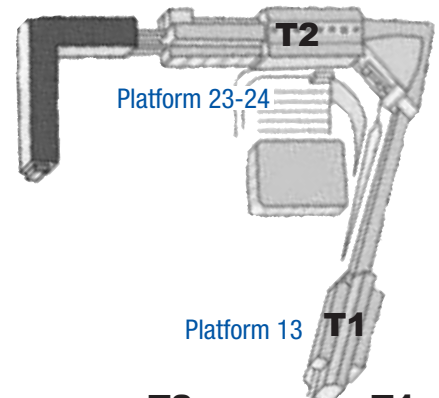

FARES All rights reserved	ADULTS		CHILDREN 4-11 yrs	
	one way	return	one way	return
to/from airport				
TAMPERE / NOKIA	27,00	48,50	13,50	27,00
VALKEAKOSKI	26,50	47,70	13,30	26,50
HÄMEENLINNA	17,00	33,90	8,50	17,00
RIIHIMÄKI	13,40	26,80	6,70	13,40

Discount price for senior citizens (65+) and youth (12-16 years). Major credit cards (Visa, Eurocard, Mastercard, Amex and Diners) are also accepted.

PAUNU

Phone +358 207 649 400 (Mon-Fri 8:30-16:00)
E-mail: matkapalvelu@paunu.fi

HELSINKI AIRPORT

- **T2** check in 240-271
  Air Berlin
  Icelandair
  Japan Airlines
  KLM
  Norwegian
  Nouvelair Tunis
  Aeroflot Russian Airlines
  SunExpress
  Thomas Cook Airlines
  Tuifly Nordic
  Turkish Airlines
  Ukraine International Airlines
- **T2** Check in 201-232
  Air France
  British Airways
  Brussels Airlines
  Finnair
  Norra
- **T1** check in 101-114
  airBaltic
  Austrian Airlines
  Brussels Airlines
  Lufthansa
  SAS
  Swiss International Air Lines
  TAP Portugal