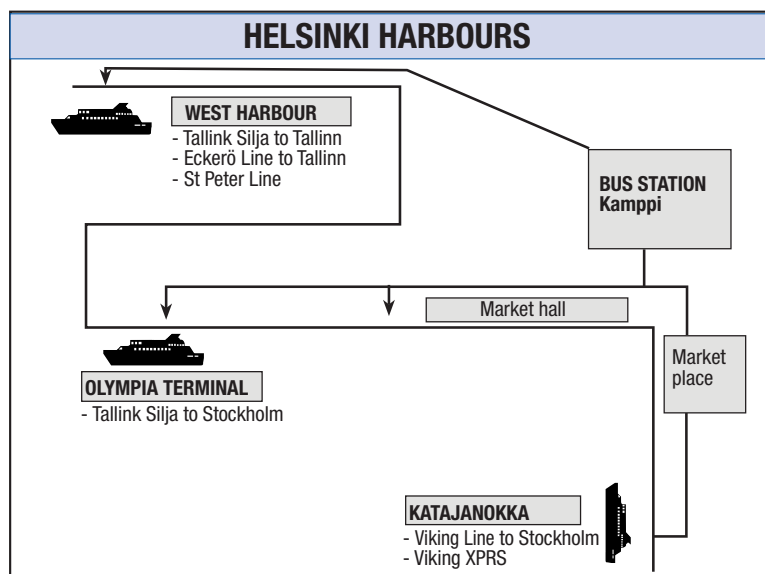

1. Mon= Mondays Tue = Tuesdays Wed = Wednesdays
   Thu = Thursdays Fri = Fridays Sat = Saturdays Sun = Sundays
   | = bus passes without stopping
   MT = motorway bus stop
   T = stops only to discharge passengers if needed
   (1) = no service to/from West harbour 2.1.-12.1.2019
   (4) = service is operated also 1.1., 19.4. and 22.04.2019
   (5) = change of buses at Helsinki bus station
   (6) = to Valkeakoski change of buses at Helsinki bus station, departure at 22:45
   (7) = this service is ment to be connection to Tallink Silja ships
   (8) = no service from Olympia termina 1.1., 11.1., 13.1. 15.1., 17.1., 19.1. and 21.1.2019
   (9) = 31.3.2019 departure 1 hour earlier i.e. according to summer time
   (10) = from West harbour T2 on tuesdays between 5.2. - 19.3.2019
   (11) = this service is ment to be connection to Tallink Silja ships leaving at 19:30, no service 1.1. and 8.-21.1.2019
   (13) = connection to Valkeakoski Mon-Thu, bus change in Hämeenlinna
   (14) = Mon-Thu bus change in Hämeenlinna
   (16) = to Valkeakoski/from Valkeakoski change of buses at Hämeenlinna bus station
   (17) = 19.4.2019 departure from West Harbour T2-terminal at 22:25
   (18) = 1.1., 19.4. and 22.04.2019 timetable from Tampere as 5:00Sat,Sun
   (19) = no service from West harbour 8.-21.1.2019
   (21) = 1.1., 19.4. and 22.04.2019 departure from West harbour T2 at 16:00
   (22) = no service 1.1., 19.4. and 22.04.2019
   (23) = 1.1., 19.4. and 22.04.2019 timetable from Tampere as 16:00Mon-Sun
   (24) = no service from West harbour 1.1.2019 and 8.-21.1.2019
   (25) = no service to West harbour 8.-21.1.2019
   (26) = service is operated from West harbour only 1.1.2019
   (27) = no service from West harbour 1.1.2019 and on tuesdays between 5.2.-19.3.2019
   (28) = no service to/from Katajanokka 21.-24.1.2019
   (29) = no service from West harbour T2 between 2.1. - 12.1.2019.
   Sundays and on public holidays departure time from West harbour at 14:55
   (30) = service is operated only on sunday 27.1.2019

Henkilökohtainen aikatauluneuvonta
ma-pe klo 8:30 – 16:00
p. 020 764 9400