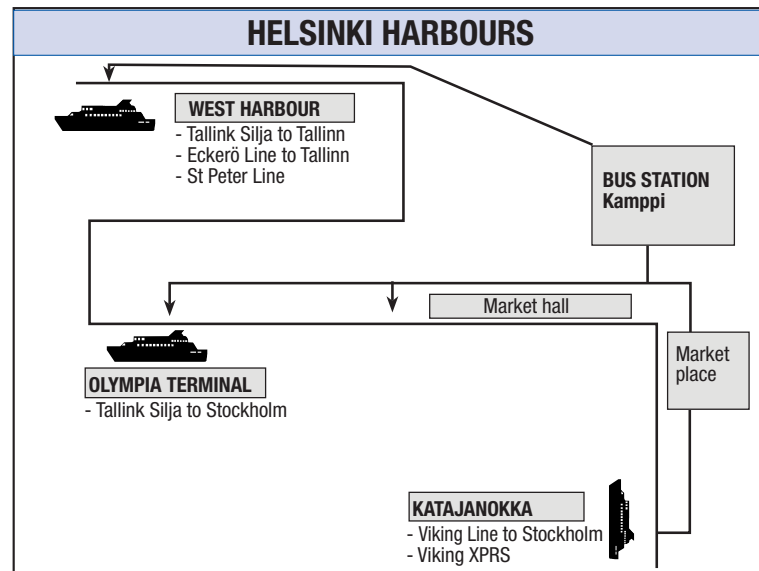

EXPLANATIONS

1. Mon= Mondays Tue = Tuesdays Wed = Wednesdays
   Thu = Thursdays Fri = Fridays Sat = Saturdays Sun = Sundays
   | = bus passes without stopping
   MT = motorway bus stop
   T = stops only to discharge passengers if needed
   (1 = 27.10.2019 departure time from Tampere 1 hour later i.e. according to winter time
   (4 = 12.8. departure from West harbour T1 at 15:20, no service at 16:50
   (5 = change of buses at Helsinki bus station
   (6 = to Valkeakoski change of buses at Helsinki bus station, departure at 22:45
   (7 = this service is ment to be connection to Tallink Silja ships
   (8 = On sundays and holidays departure from West harbour at 14:55
   (9 = to Valkeakoski/from Valkeakoski change of buses at Hämeenlinna bus station
   (10 = to West harbour T1 only 12.8.2019
   (11 = this service is ment to be connection to Tallink Silja ships leaving at 19:30
   (13 = connection to Valkeakoski Mon-Thu, bus change in Hämeenlinna
   (14 = Mon-Thu bus change in Hämeenlinna
   (16 = 2.11. and 6.12.2019 departure time from West harbour T2 at 22:25 (no sevice at 22:00)
   (17 = 6.12.2019 departure time from Tampere at 3:20 (no service at 3:00)
   (18 = no service 2.11. and 6.12.2019
   (19 = no service 6.12.2019

Phone 020 764 9400
mon-fri 8:30 – 16:00